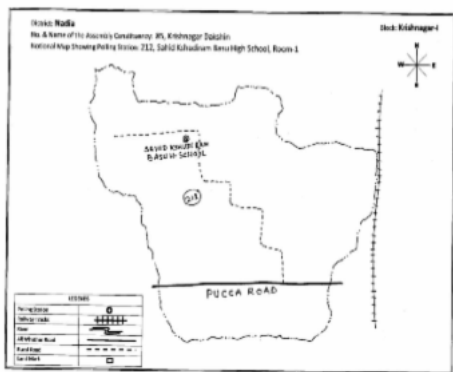

Nazri Naksha

Google Map View