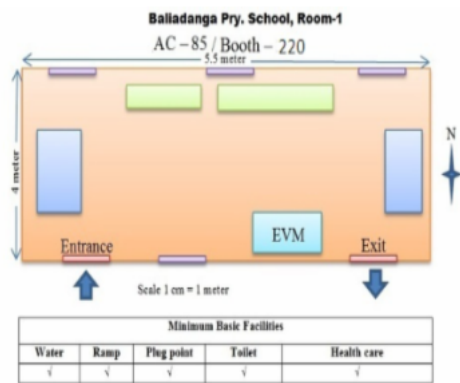

Nazri Naksha

Google Map View

Polling Station Building Front View

Polling Station Front View

Cad View

Key MAP View