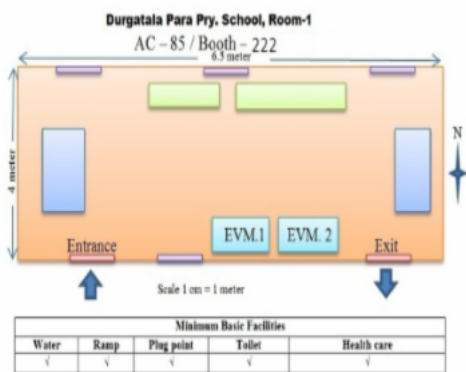

Nazri Naksha

Google Map View

Polling Station Building Front View

Polling Station Front View

Cad View

Key MAP View