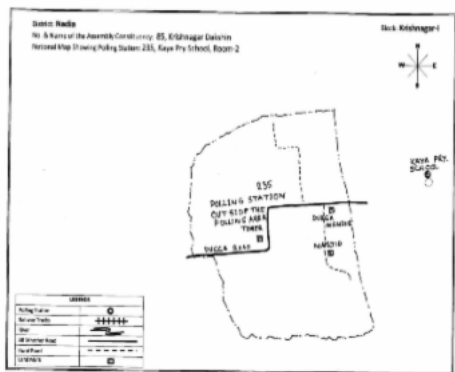

Nazri Naksha

Google Map View