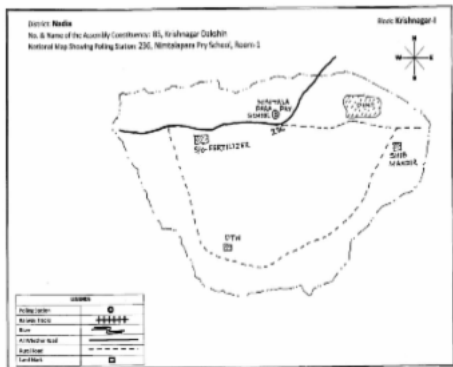

Nazri Naksha

Google Map View