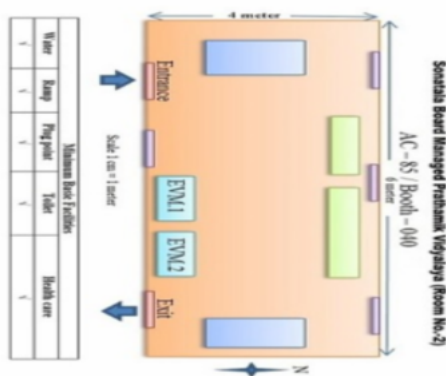

Nazri Naksha

Google Map View

Polling Station Building Front View

Polling Station Front View

Cad View

Key MAP View