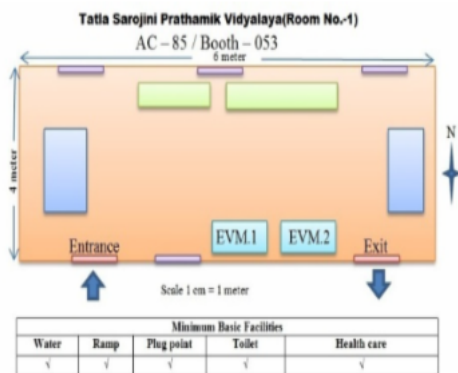

Nazri Naksha

Google Map View

Polling Station Building Front View

Polling Station Front View

Cad View

Key MAP View