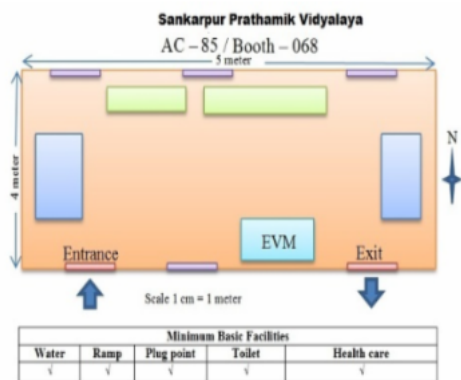

Nazri Naksha

Google Map View

Polling Station Building Front View

Polling Station Front View

Cad View

Key MAP View