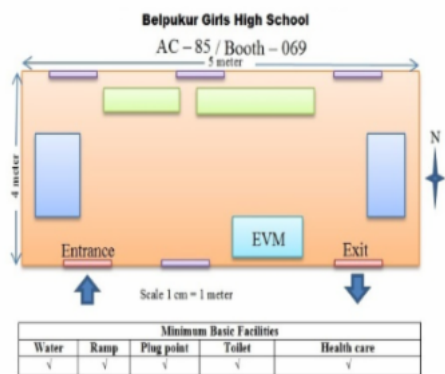

Nazri Naksha

Google Map View

Polling Station Building Front View

Polling Station Front View

Cad View

Key MAP View