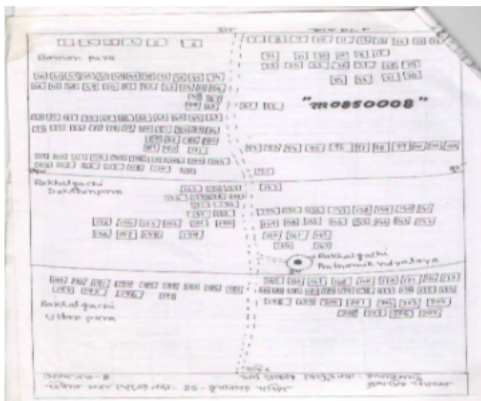

Nazri Naksha

Google Map View