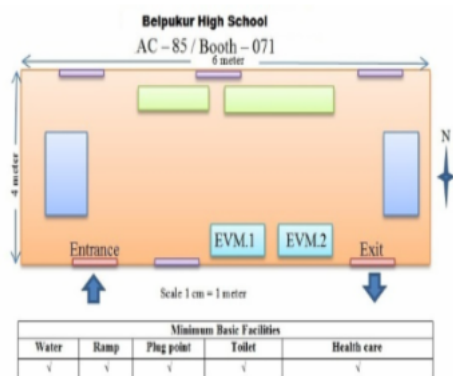

Nazri Naksha

Google Map View

Polling Station Building Front View

Polling Station Front View

Cad View

Key MAP View