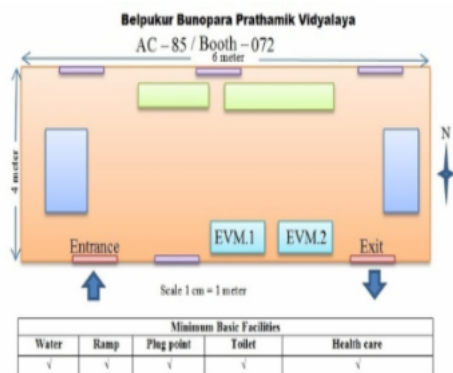

Nazri Naksha

Google Map View

Polling Station Building Front View

Polling Station Front View

Cad View

Key MAP View