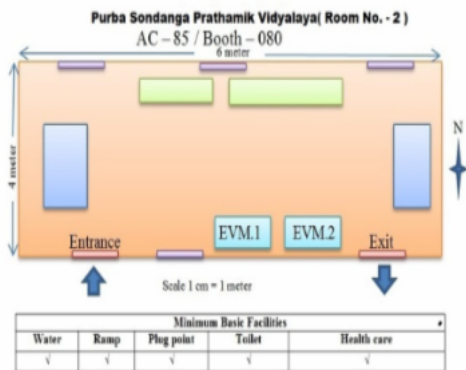

Nazri Naksha

Google Map View

Polling Station Building Front View

Polling Station Front View

Cad View

Key MAP View