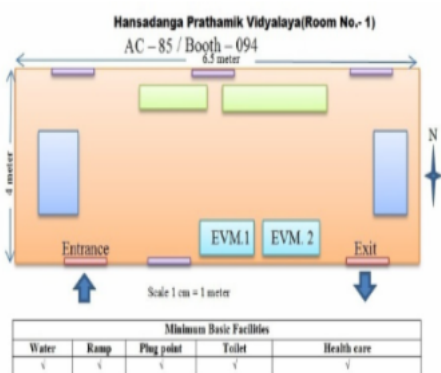

Nazri Naksha

Google Map View

Polling Station Building Front View

Polling Station Front View

Cad View

Key MAP View