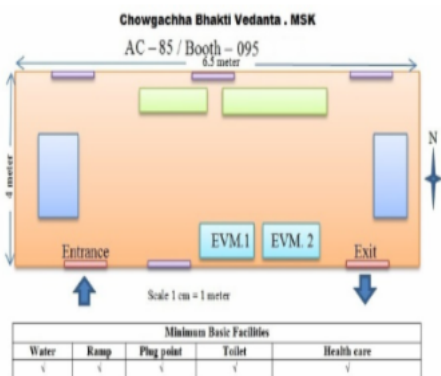

Nazri Naksha

Google Map View

Polling Station Building Front View

Polling Station Front View

Cad View

Key MAP View