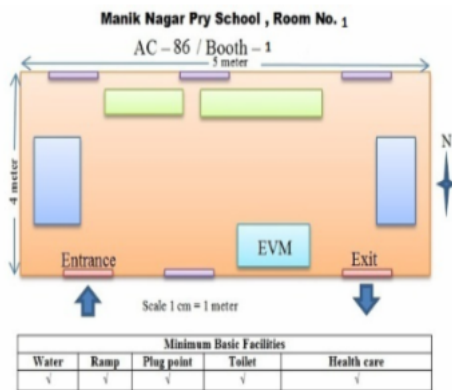

Nazri Naksha

Google Map View

Polling Station Building Front View

Polling Station Front View

Cad View

Key MAP View