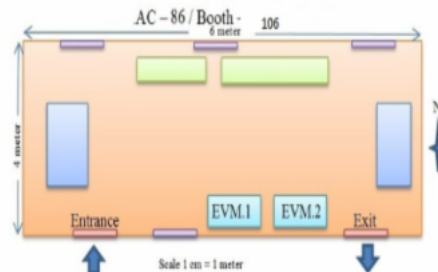

Polling Station Front View

86-106\_Ramkrishna Colony pry. School\_Room 1

Cad View

**Ramkrisha Colony Pry. School,Room-1**  
AC-86 / Booth - 106

Key MAP View

**Ramkrisha Colony Pry. School,Room-1**

| Minimum Basic Facilities |      |            |        |             |
|--------------------------|------|------------|--------|-------------|
| Water                    | Ramp | Plug point | Toilet | Health care |
| ✓                        | ✓    | ✓          | ✓      | ✓           |