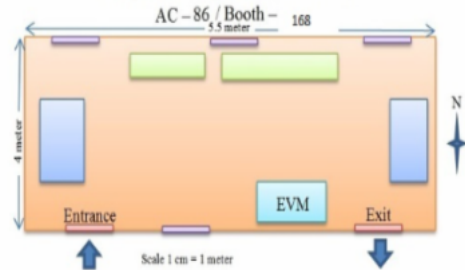

86-168 Sutragar Girls High School R1

Cad View

Sutragarh Girls High School, Room No. 1
AC - 86 / Booth - 168

Key MAP View

Sutragarh Girls High School, Room No. 1

Minimum Basic Facilities

Water	Ramp	Pig point	Toilet	Health care
√	√	√	√	√