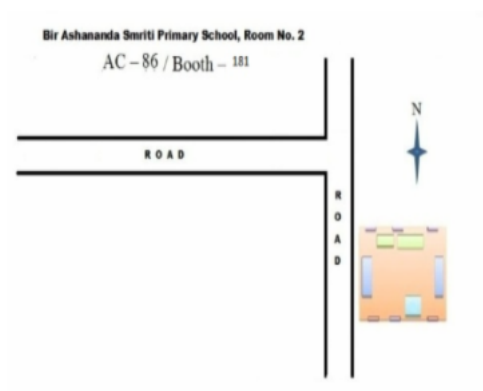

Nazri Naksha

Google Map View

**Bir Ashananda Smriti Primary School, Room No. 2
AC_86 / Booth No. - 181**

Polling Station Building Front View

Polling Station Front View

Cad View

Key MAP View