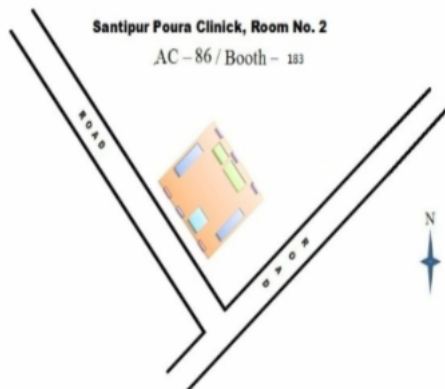

Nazri Naksha

Google Map View

Polling Station Building Front View

Polling Station Front View

Cad View

Key MAP View