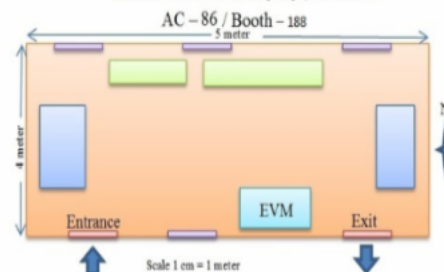

Polling Station Front View

86-188 Gain Para Prqthamik  
Vidyalaya R-3

Cad View

Gain Para Prathamick Vidyalaya, Room No. 1  
AC - 86 / Booth - 188

Key MAP View

Gain Para Prathamick Vidyalaya, Room No. 1

Minimum Basic Facilities				
Water	Ramp	Plug point	Toilet	Health care
✓	✓	✓	✓	✓