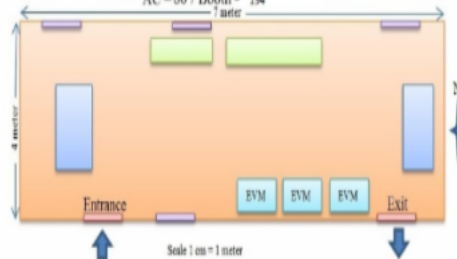

Key MAP View

Santipur Hindu High School, Room No. 2

AC - 86 / Booth - 194

Minimum Basic Facilities				
Water	Ramp	Plug point	Toilet	Health care
✓	✓	✓	✓	✓