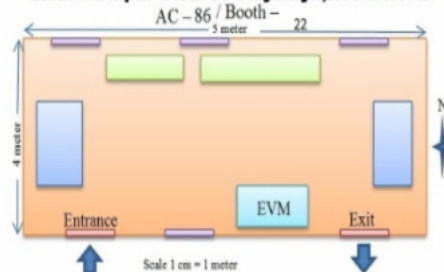

Polling Station Front View

Cad View

Laxminathpur G.S.F P. Vidyalaya, Room No. 2  
AC - 86 / Booth - 022

Key MAP View

Laxminathpur G.S.F P. Vidyalaya, Room No. 2

Minimum Basic Facilities				
Water	Ramp	Plug point	Toilet	Health care
✓	✓	✓	✓	✓