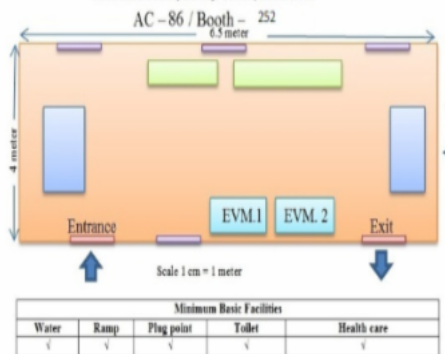

Key MAP View

Chatkatala Basakpara Pry. School, Room No. 2