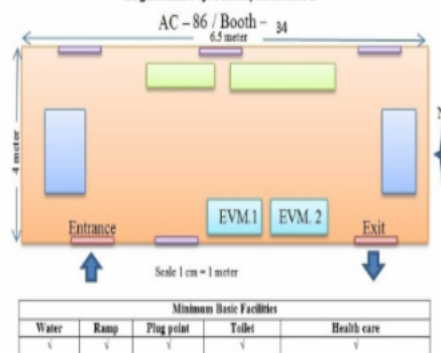

Key MAP View

Bagdevitala Pry. School, Room No. 2