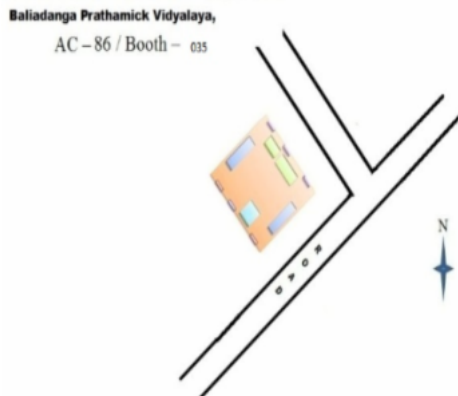

Nazri Naksha

Google Map View

Polling Station Building Front View

Polling Station Front View

Cad View

Key MAP View