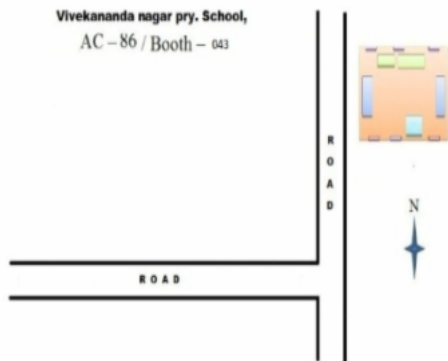

Nazri Naksha

Google Map View

Vivekananda nagar pry. School, Room No. 1
AC_86 / Booth No. -043

Polling Station Building Front View

Polling Station Front View

Cad View

Key MAP View