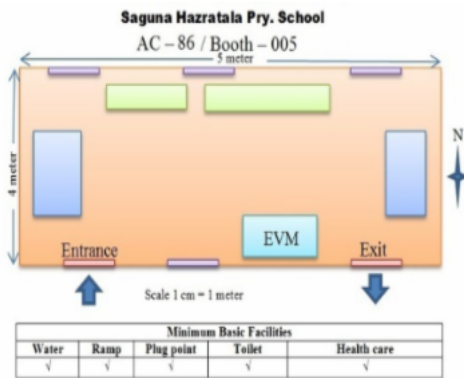

Nazri Naksha

Google Map View

Polling Station Building Front View

Polling Station Front View

Cad View

Key MAP View