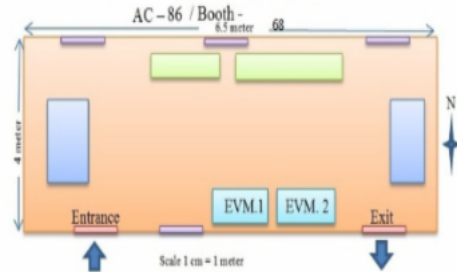

নির্বাচক নিবন্ধন আধিকারিকের স্বাক্ষর

Nazri Naksha

Google Map View

Haripur Prathamick Balika Vidyalaya, Room No. 1
AC_86 / Booth No. -068

Polling Station Building Front View

Polling Station Front View

Cad View

Haripur Prathamick Balika Vidyalaya, Room No. 1
AC - 86 / Booth - 068

Key MAP View

Haripur Prathamick Balika Vidyalaya, Room No. 1

Minimum Basic Facilities				
Water	Ramp	Plug point	Toilet	Health care
✓	✓	✓	✓	✓