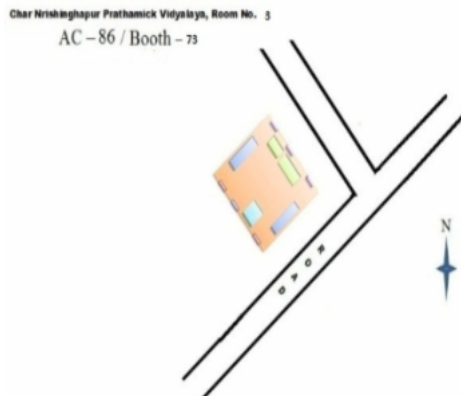

Nazri Naksha

Google Map View

Polling Station Building Front View

Polling Station Front View

Cad View

Key MAP View