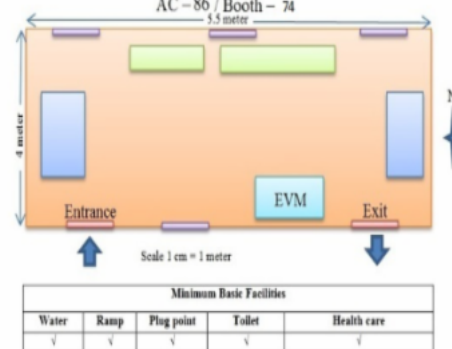

Key MAP View

Char Nrishingapur Prathamick Vidyalaya, Room No. 2
AC - 86 / Booth - 74