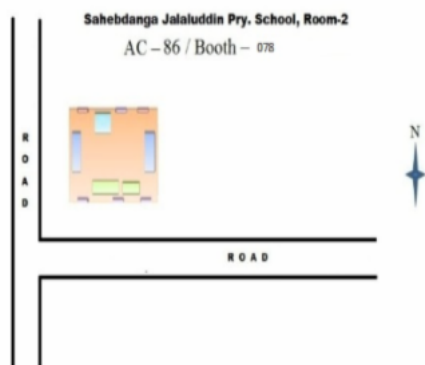

Nazri Naksha

Google Map View

Sahebdanga Jalaluddin Pry. School, Room-2
AC_86 / Booth no.- 078

Polling Station Building Front View

Polling Station Front View

Cad View

Key MAP View