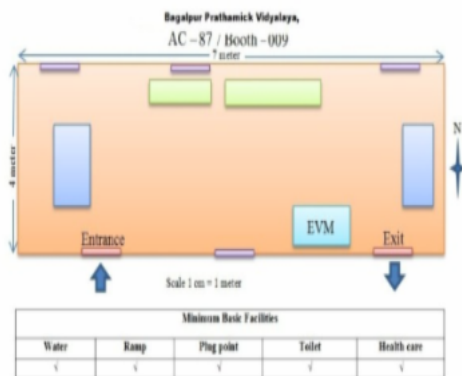

Nazri Naksha

Google Map View

Polling Station Building Front View

Polling Station Front View

Cad View

Key MAP View