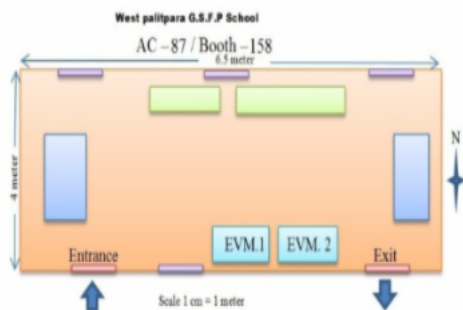

Cad View

Key MAP View

Minimum Basic Facilities				
Water	Ramp	Plug point	Toilet	Health care
✓	✓	✓	✓	✓