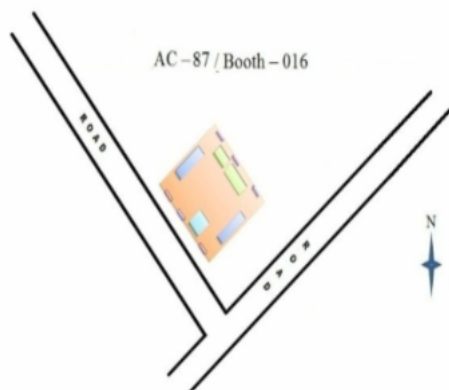

Nazri Naksha

Google Map View

Polling Station Building Front View

Polling Station Front View

Cad View

Key MAP View