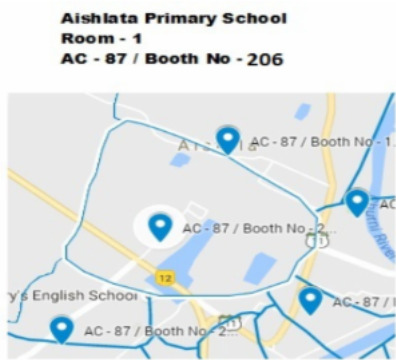

Nazri Naksha

Google Map View