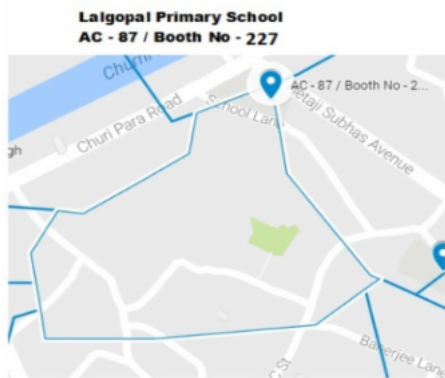

Nazri Naksha

Google Map View