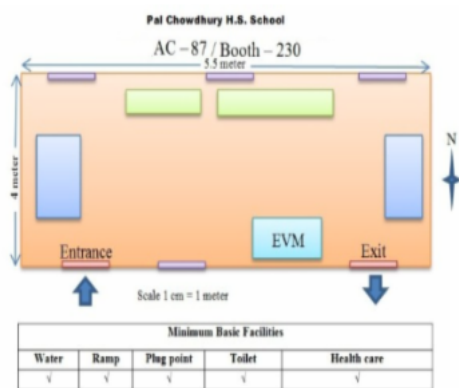

Nazri Naksha

D.L. Roy Institute Room 2
AC_87 / Booth No - 230

Google Map View

Pal Chowdhury H.S. School
Room -1
AC - 87 / Booth No - 230

Polling Station Building Front View

Polling Station Front View

Cad View

Key MAP View