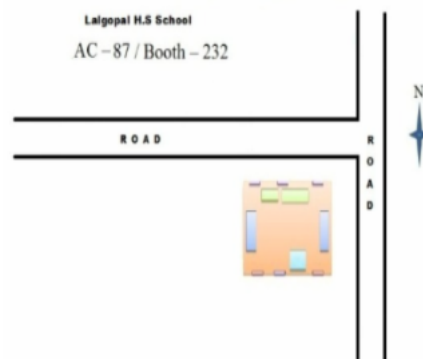

Nazri Naksha

Google Map View

Brojobala Girls High School Room 1
AC_87 / Booth No - 232

Polling Station Building Front View

Polling Station Front View

Cad View

Key MAP View

Minimum Basic Facilities				
Water	Ramp	Plug point	Toilet	Health care
✓	✓	✓	✓	✓