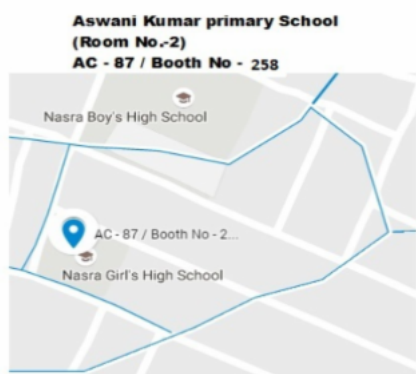

Nazri Naksha

Google Map View