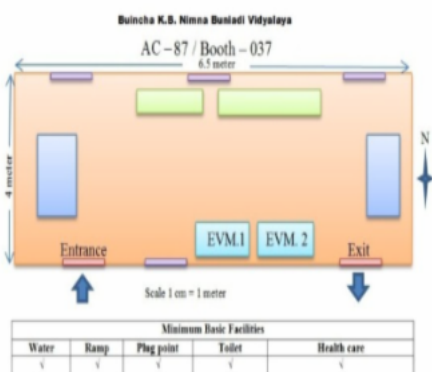

Nazri Naksha

Google Map View

Polling Station Building Front View

Polling Station Front View

Cad View

Key MAP View