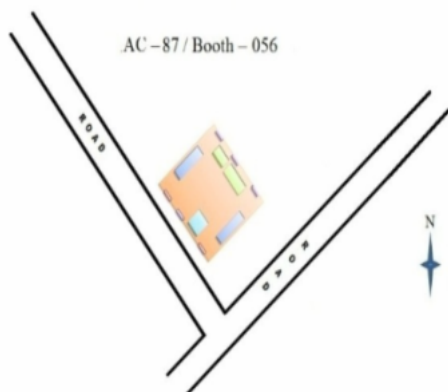

Nazri Naksha

Google Map View

Polling Station Building Front View

Polling Station Front View

Cad View

Key MAP View