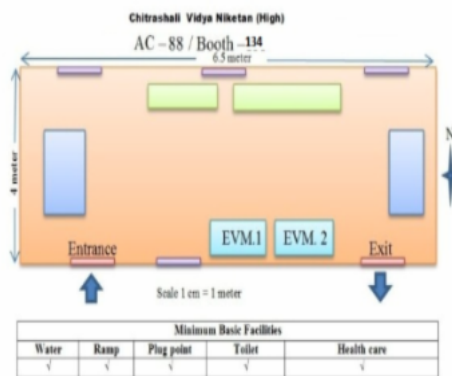

Cad View

Key MAP View

Chitrashali Vidya Niketan (High)
AC - 88 / Booth - 134