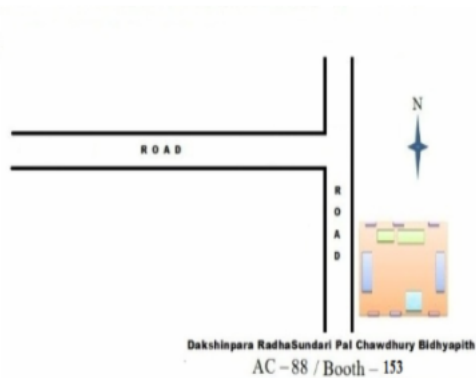

Nazri Naksha

Google Map View