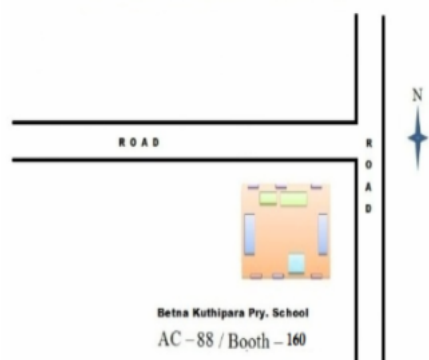

Nazri Naksha

Google Map View