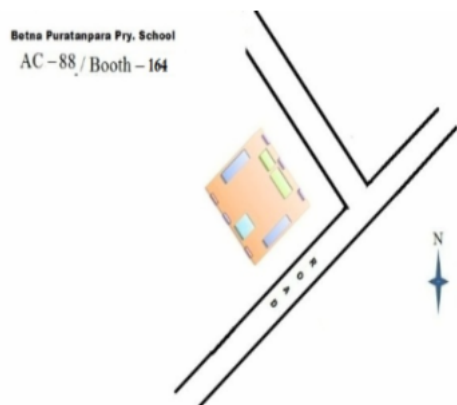

Nazri Naksha

Google Map View

Polling Station Building Front View

Polling Station Front View

Cad View

Key MAP View