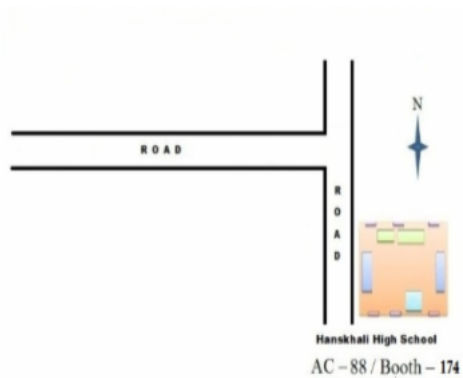

Nazri Naksha

Google Map View