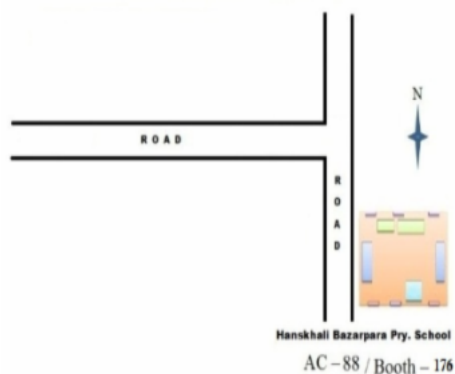

Nazri Naksha

Google Map View

Polling Station Building Front View

Polling Station Front View

Cad View

Key MAP View