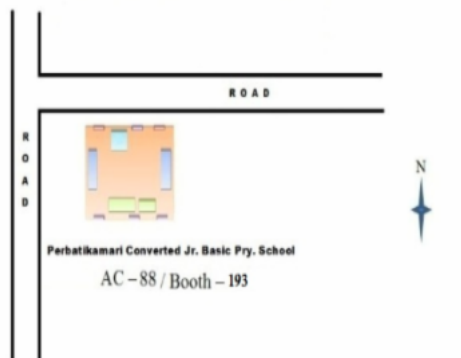

Nazri Naksha

Google Map View