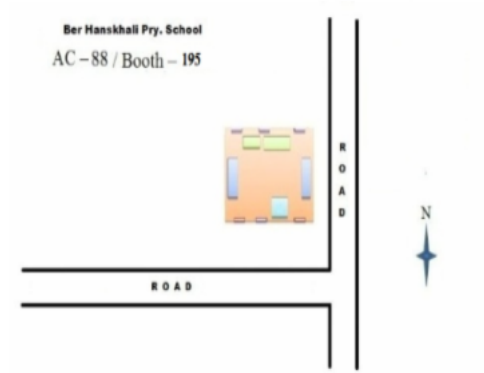

Nazri Naksha

Google Map View